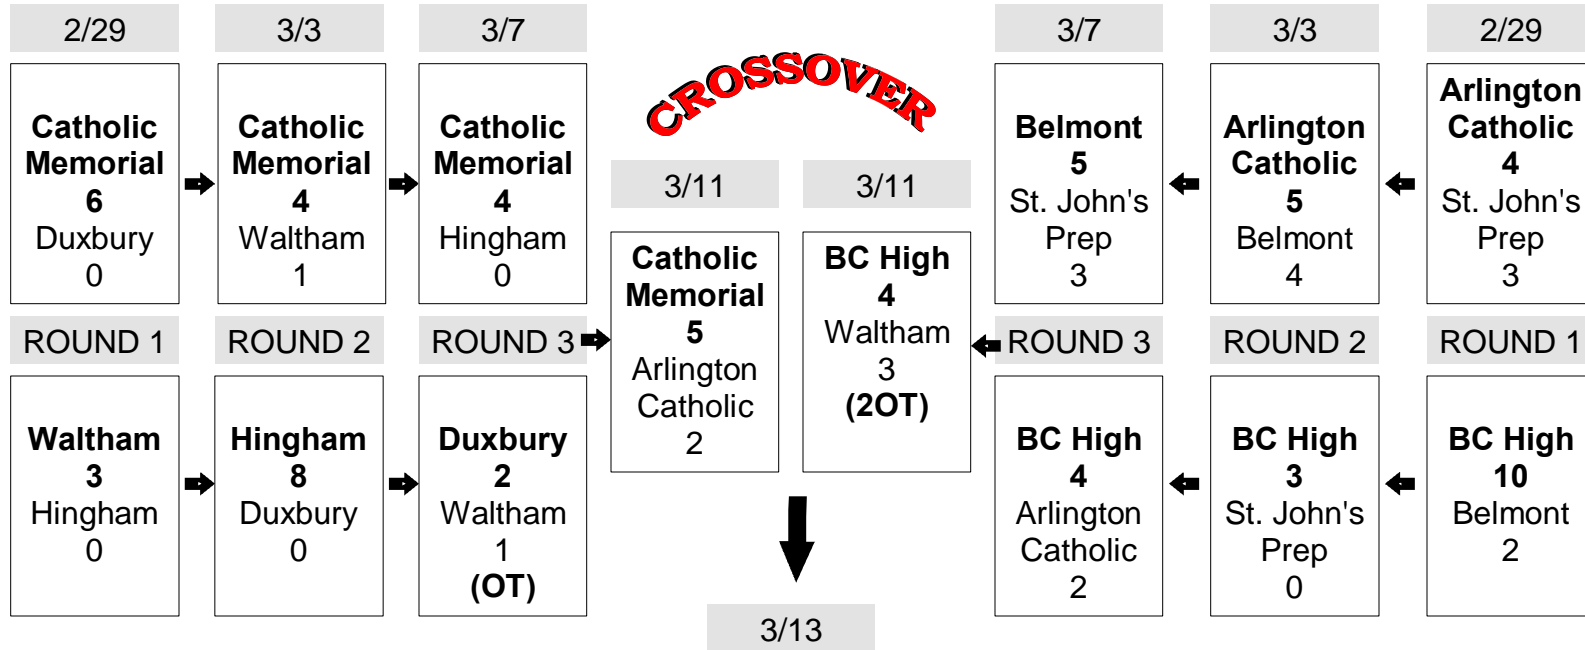

2004 DIVISION 1A TOURNAMENT

**B
R
A
C
K
E
T

1**

**B
R
A
C
K
E
T

2**

1. Catholic Memorial (17-2-0) .895
2. BC High (17-2-1) .875
3. Arlington Catholic (16-4-0) .800
4. Hingham (13-4-5) .705
5. Waltham (15-3-3) .786
6. St. John's Prep (13-7-0) .650
7. Belmont (16-2-2) .850
8. Duxbury (17-4-0) .810

Catholic Memorial 3
BC High 1
CHAMPIONSHIP
Fleet Center

Earlier Results:

Seed 7: Wildcard Game: Belmont defeated Framingham 6-3
Seed 8: Wildcard Game: Duxbury defeated Billerica 4-2