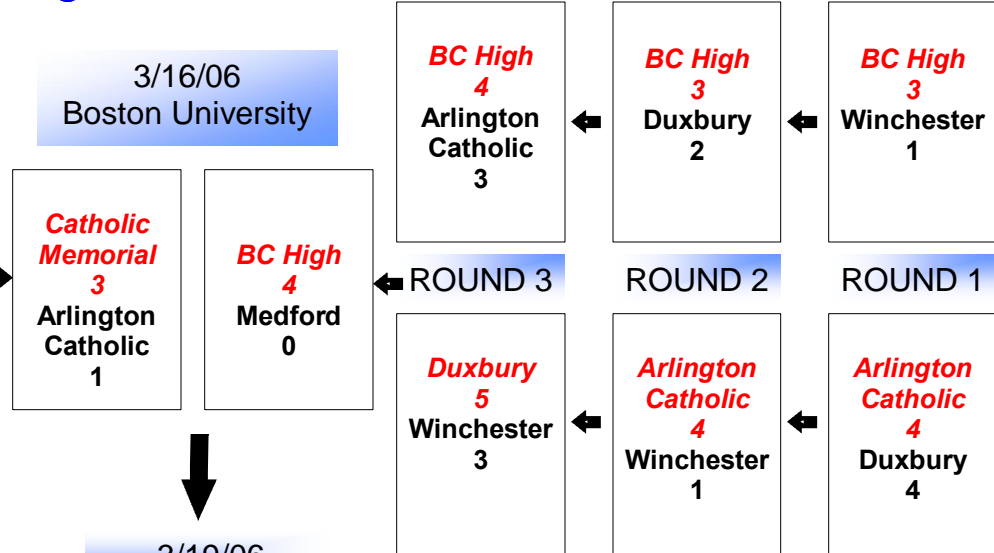

2006 DIVISION 1A TOURNAMENT

**B
R
A
C
K
E
T

1**

CROSSOVER

3/16/06
Boston University

**B
R
A
C
K
E
T

2**

- (1) Catholic Memorial (18-1-0) .947
- (2) BC High (13-3-3) .763
- (3) Arlington Catholic (17-3-0) .850
- (4) Medford (17-0-4) .905
- (5) Hingham (15-4-3) .750
- (6) Duxbury (16-5-1) .750
- (7) Winchester (18-1-1) .925
- (8) Austin Prep (14-4-2) .750

Earlier Wild Card Results:

Seed 7: Wildcard Game: Winchester defeated St. John's Prep 4-0

Seed 8: Wildcard Game: Austin Prep defeated Acton Boxboro 4-1

2005-06 MIAA Ice Hockey Tournament
Division 1A Super 8